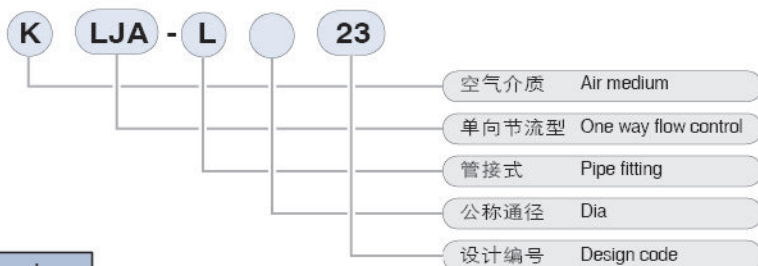

外形尺寸 Outlook & Dimension