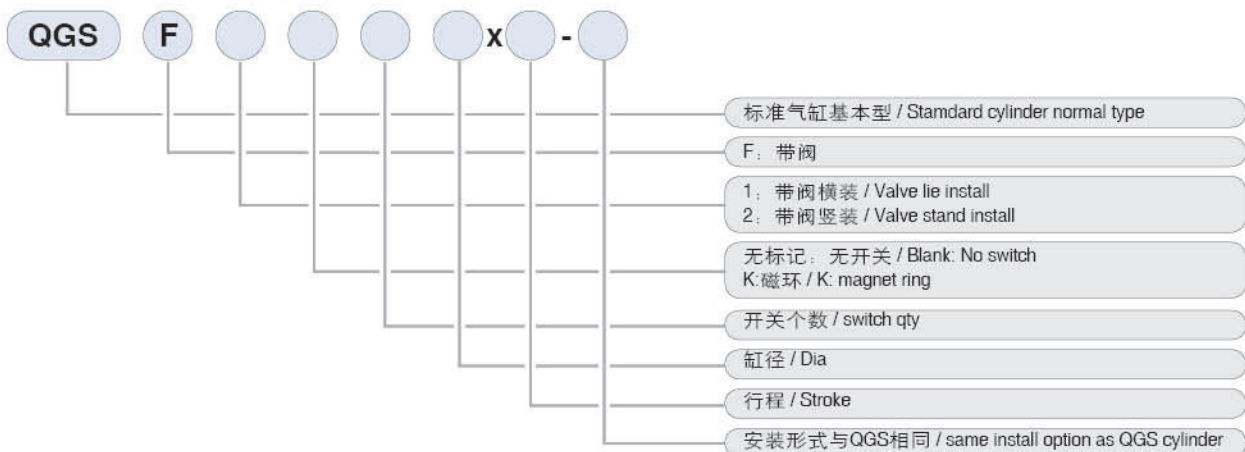

QGSF 系列带阀气缸 series cylinder fitted with valve

图形符号 Graphical symbols

产品特点 Features

本产品是由QGS系列气缸换向阀磁性开关组合而成。安装形式和安装尺寸与QGS系列气缸相同。

This cylinder made up with QGS series cylinder, directional valve, magnetic sensor. It has the same install option / size as QGS series cylinder.

型号注释 Note for type

外形尺寸 Outlook & Dimension

QGSF₁

缸径Dia	32	40	50	63	80	100	125
~h	97	102	109	125	142	167	192

QGSF₂

缸径Dia	32	40	50	63	80	100	125
~h	107	112	119	135	152	177	202

QGSF₁K

缸径Dia	32	40	50	63	80	100	125
~h	43	148	155	171	188	210	235