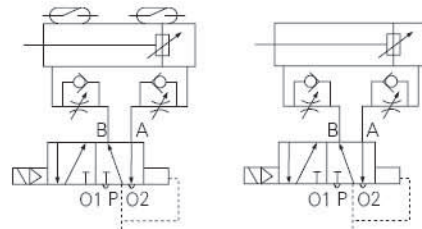

QGSF 系列带阀气缸 series cylinder fitted with valve

图形符号 Graphical symbols

产品特点 Features

本产品是由QGS系列气缸换向阀磁性开关组合而成。安装形式和安装尺寸与QGS系列气缸相同。

This cylinder made up with QGS series cylinder, directional valve, magnetic sensor. It has the same install option / size as QGS series cylinder.

型号注释 Note for type

外形尺寸 Outlook & Dimension

QGSF₁

缸径Dia	32	40	50	63	80	100	125
~h	97	102	109	125	142	167	192

QGSF₂

缸径Dia	32	40	50	63	80	100	125
~h	107	112	119	135	152	177	202

QGSF₁K

缸径Dia	32	40	50	63	80	100	125
~h	43	148	155	171	188	210	235