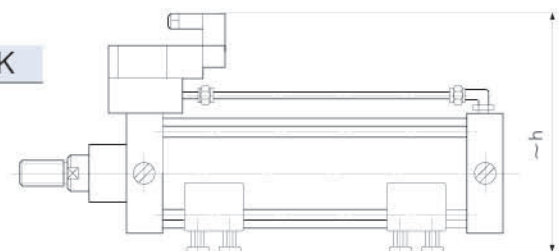

QGSF₂K

缸径Dia	32	40	50	63	80	100	125
~h	153	158	165	181	198	220	245