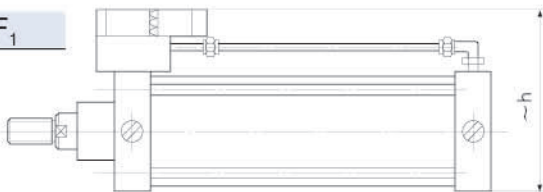

QGSF 系列带阀气缸 series cylinder fitted with valve

图形符号 Graphical symbols

产品特点 Features

本产品是由QGS系列气缸换向阀磁性开关组合而成。安装形式和安装尺寸与QGS系列气缸相同。

This cylinder made up with QGS series cylinder, directional valve, magnetic sensor. It has the same install option / size as QGS series cylinder.

型号注释 Note for type

外形尺寸 Outlook & Dimension

QGSF₁

缸径Dia	32	40	50	63	80	100	125
~h	97	102	109	125	142	167	192

QGSF₂

缸径Dia	32	40	50	63	80	100	125
~h	107	112	119	135	152	177	202

QGSF₁K

缸径Dia	32	40	50	63	80	100	125
~h	43	148	155	171	188	210	235