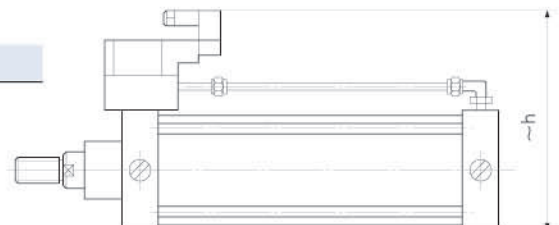

QGSF 系列带阀气缸 series cylinder fitted with valve

图形符号 Graphical symbols

产品特点 Features

本产品是由QGS系列气缸换向阀磁性开关组合而成。安装形式和安装尺寸与QGS系列气缸相同。

This cylinder made up with QGS series cylinder, directional valve, magnetic sensor. It has the same install option / size as QGS series cylinder.

型号注释 Note for type

外形尺寸 Outlook & Dimension

QGSF₁

缸径Dia	32	40	50	63	80	100	125
~h	97	102	109	125	142	167	192

QGSF₂

缸径Dia	32	40	50	63	80	100	125
~h	107	112	119	135	152	177	202

QGSF₁K

缸径Dia	32	40	50	63	80	100	125
~h	43	148	155	171	188	210	235