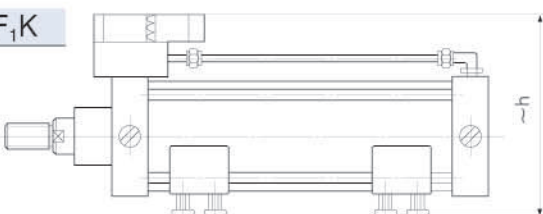

QGSF 系列带阀气缸 series cylinder fitted with valve

图形符号 Graphical symbols

产品特点 Features

本产品是由QGS系列气缸换向阀磁性开关组合而成。安装形式和安装尺寸与QGS系列气缸相同。

This cylinder made up with QGS series cylinder, directional valve, magnetic sensor. It has the same install option / size as QGS series cylinder.

型号注释 Note for type

外形尺寸 Outlook & Dimension

QGSF₁

缸径Dia	32	40	50	63	80	100	125
~h	97	102	109	125	142	167	192

QGSF₂

缸径Dia	32	40	50	63	80	100	125
~h	107	112	119	135	152	177	202

QGSF₁K

缸径Dia	32	40	50	63	80	100	125
~h	43	148	155	171	188	210	235